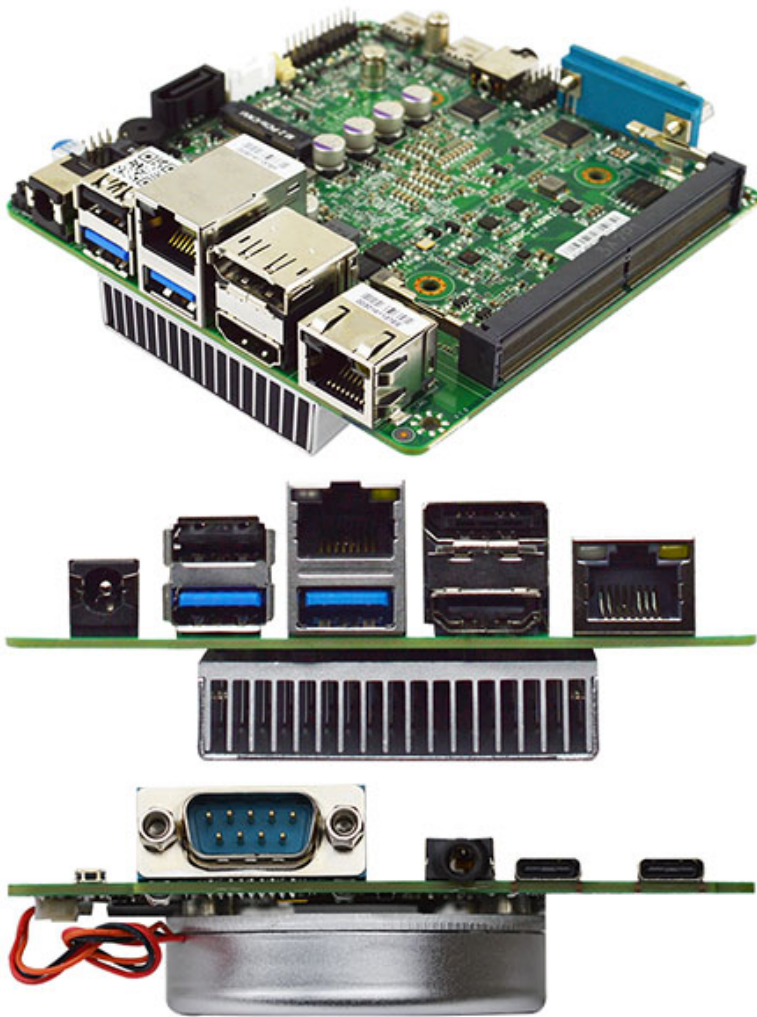

329.00 EUR

incl. 19% VAT, plus shipping

- **Intel N97 !**
- **2x LAN !**
- **NUC Format !**

- 1* DDR5 4800MHz SODIMM Slot, up to 16GB
- 1* HDMI 2.0b, 1*DP1.4, 2* Typ C DP
- 2* 2.5GbE
- 1* RS485/422/232
- 4 x USB 3.2 Gen2 (2 x Type-A, 2 x Type-C DP ALT Mode), 3 x USB2
- 1 x M.2 2260/2280 M-key, 1 x M.2 2230 E-key
- DC Input 12-19

SYSTEM

FORM FACTOR

NUC

CPU	Onboard Intel® Processor N-series Processors Intel® Processor N97 *For additional compatible CPUs, please contact regional sales
CPU TDP	12W
CHIPSET	Integrated with Intel® SoC
MEMORY TYPE	1 x DDR5 4800MHz, Single Channel SODIMM, up to 16GB
BIOS	UEFI with Intel PTT fTPM2.0
WAKE ON LAN	Yes
WATCHDOG TIMER	255 Levels
SECURITY	TPM2.0 (Optional)
RTC BATTERY	Lithium Battery
DIMENSION (L X W)	101mm x 101mm (4" x 4")
OS SUPPORT	Windows® 10 (64bit), Windows® 11 (64bit) Linux
POWER	
POWER REQUIREMENT	DC 12~19V
POWER SUPPLY TYPE	AT/ATX
CONNECTOR	External DC-in Connector
DISPLAY	

CONTORLLER	Intel® UHD Graphics
LVDS/eDP/MIPI-DSI	—
DISPLAY INTERFACE	1 x HDMI 2.0b, up to 4K x 2K 60Hz 1 x DP1.4, up to 4K x 2K 60Hz 2 x Type C DP1.4, up to 4K x 2K 60Hz
MULTIPLE DISPLAY	Support 3 Displays
AUDIO	
CODEC	Realtek ALC897
AUDIO INTERFACE	Line-out/MIC
SPEAKER	—
EXTERNAL I/O	
ETHERNET	2 x Intel® i225V, 10/100/2500Base
USB	2 x USB3.2 Gen 2 2 x USB3.2 Gen 2 Type C support ALT mode 1 x USB2.0
SERIAL PORT	1 x RS232/422/485
VIDEO	1 x HDMI 2.0b 1 x DP1.4 2 x Type C DP1.4
INTERNAL I/O	
USB	2 x USB2.0
GPIO	8-Bit
SMBUS	Yes

FAN	1 x CPU Fan
SIM	—
FRONT PANEL	PWR LED Power Button
OTHERS	1 x Chassis intrusion 1 x AT mode

STORAGE

SATA	1 x SATA3 1 x SATA Power Connector
MINI PCI-E/MSATA	—
M.2	1 x M-Key 2260/2280 (SATA/PCIe 3.0 x2) support NVMe
eMMC	eMMC 64GB (optional)